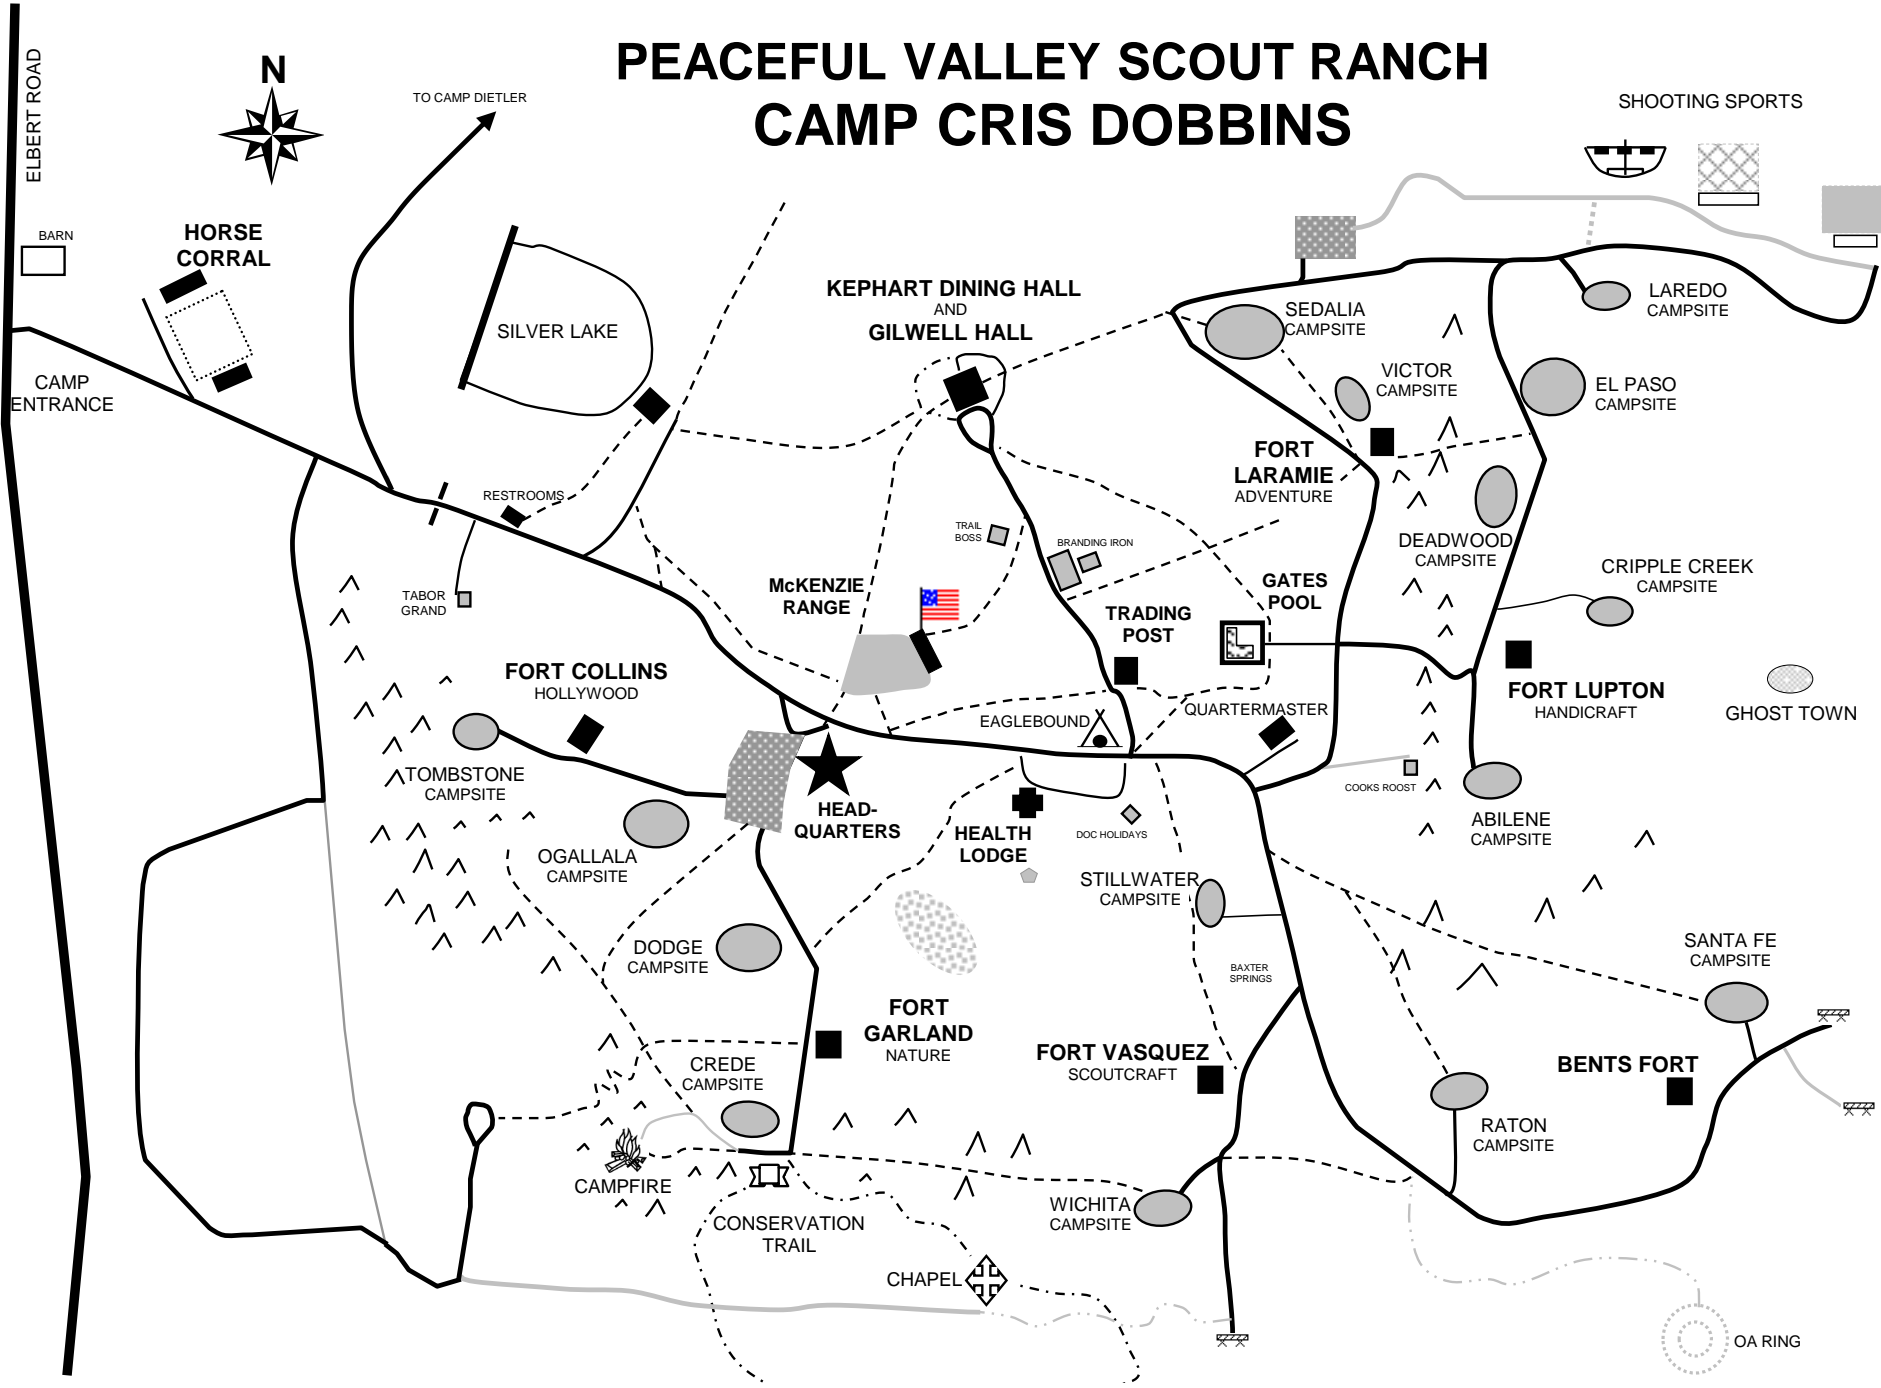

PEACEFUL VALLEY SCOUT RANCH CAMP CRIS DOBBINS

ELBERT ROAD

TO CAMP DIETLER

SHOOTING SPORTS

HORSE CORRAL

SILVER LAKE

KEPHART DINING HALL AND GILWELL HALL

SEDALIA CAMPSITE

LAREDO CAMPSITE

CAMP ENTRANCE

RESTROOMS

VICTOR CAMPSITE

EL PASO CAMPSITE

TABOR GRAND

MCKENZIE RANGE

TRADING POST

GATES POOL

CRIPPLE CREEK CAMPSITE

FORT COLLINS HOLLYWOOD

TRAIL BOSS

BRANDING IRON

DEADWOOD CAMPSITE

GHOST TOWN

TOMBSTONE CAMPSITE

HEAD-QUARTERS

EAGLEBOUND

QUARTERMASTER

FORT LUPTON HANDICRAFT

OGALLALA CAMPSITE

HEALTH LODGE

DOC HOLIDAYS

COOKS ROOST

ABILENE CAMPSITE

DODGE CAMPSITE

STILLWATER CAMPSITE

BAXTER SPRINGS

SANTA FE CAMPSITE

FORT GARLAND NATURE

FORT VASQUEZ SCOUTCRAFT

BENTS FORT

CREDE CAMPSITE

CAMPFIRE

CONSERVATION TRAIL

WICHITA CAMPSITE

RATON CAMPSITE

CHAPEL

OA RING